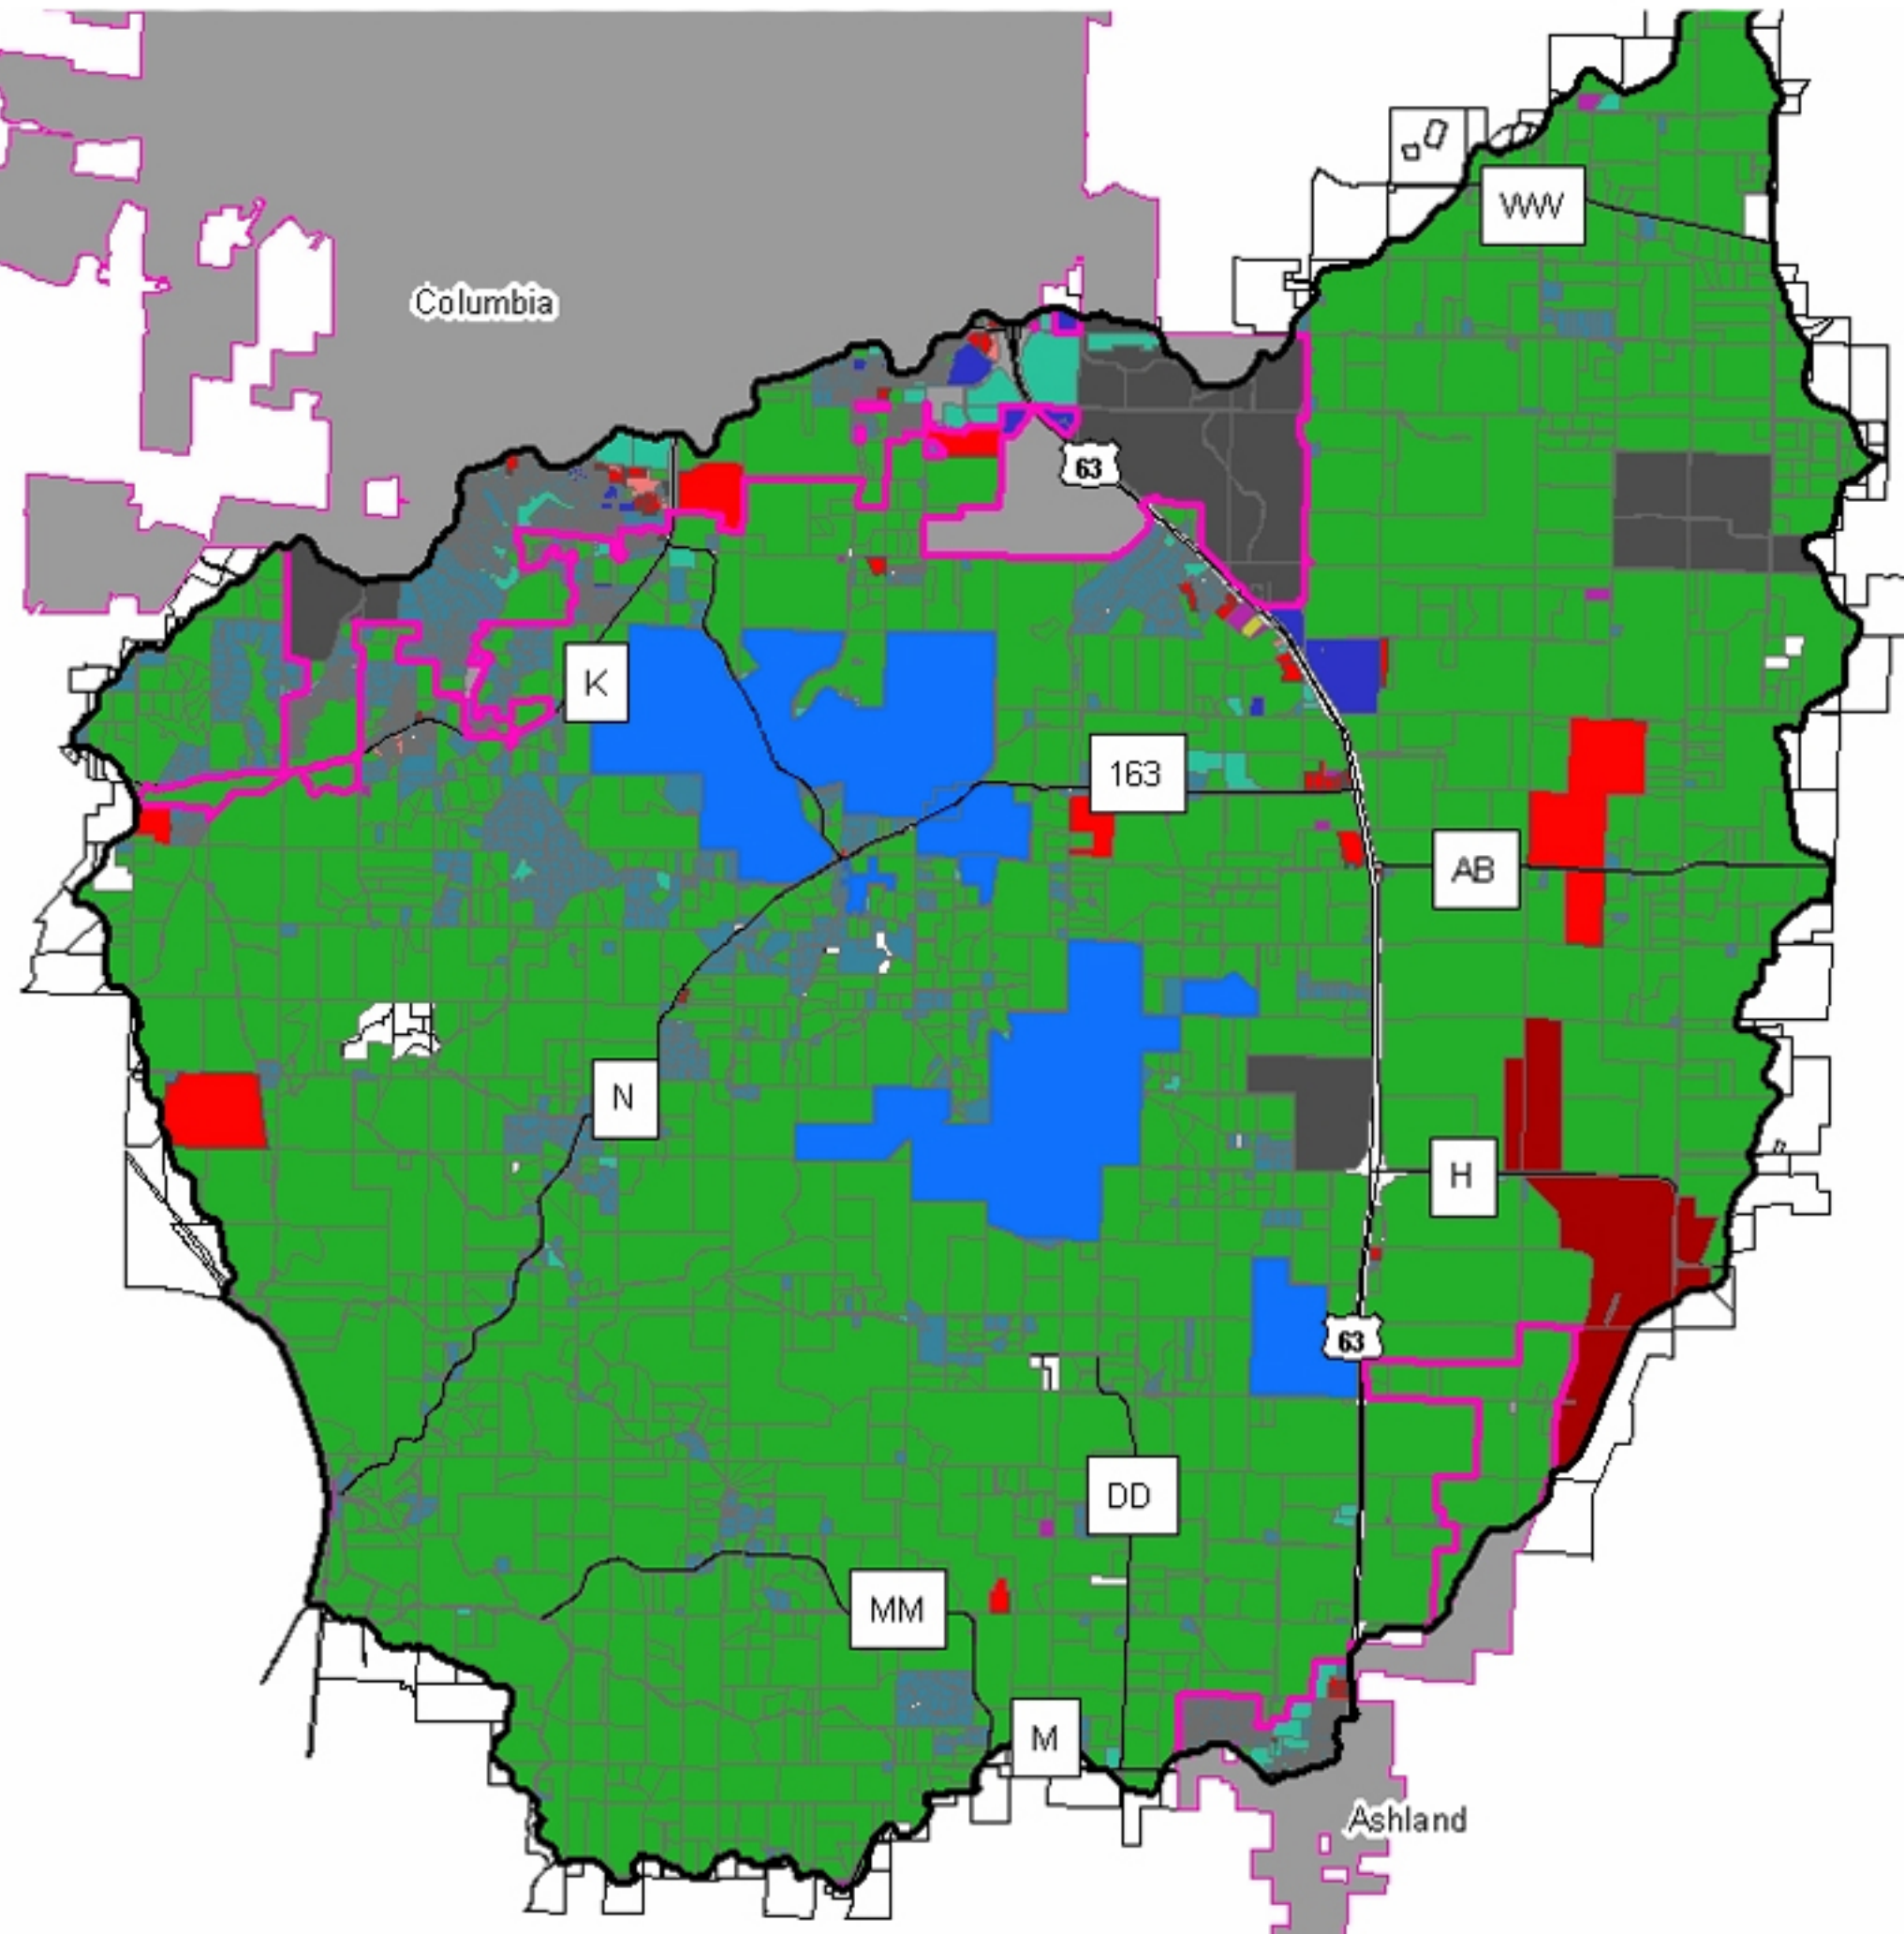

# Bonne Femme Watershed Land Use Map

## Legend

-  UMC Watershed
-  city limits
-  Columbia (airport)
-  State Parks and MDC Property
- class**
-  Residential
-  Apartment/Mobile Home
-  Commercial
-  Industrial
-  Commercial at ag. value
-  Institutional
-  Utility
-  Agriculture

Map created by Terry Frueh,  
Boone County Planning, 10-21-04