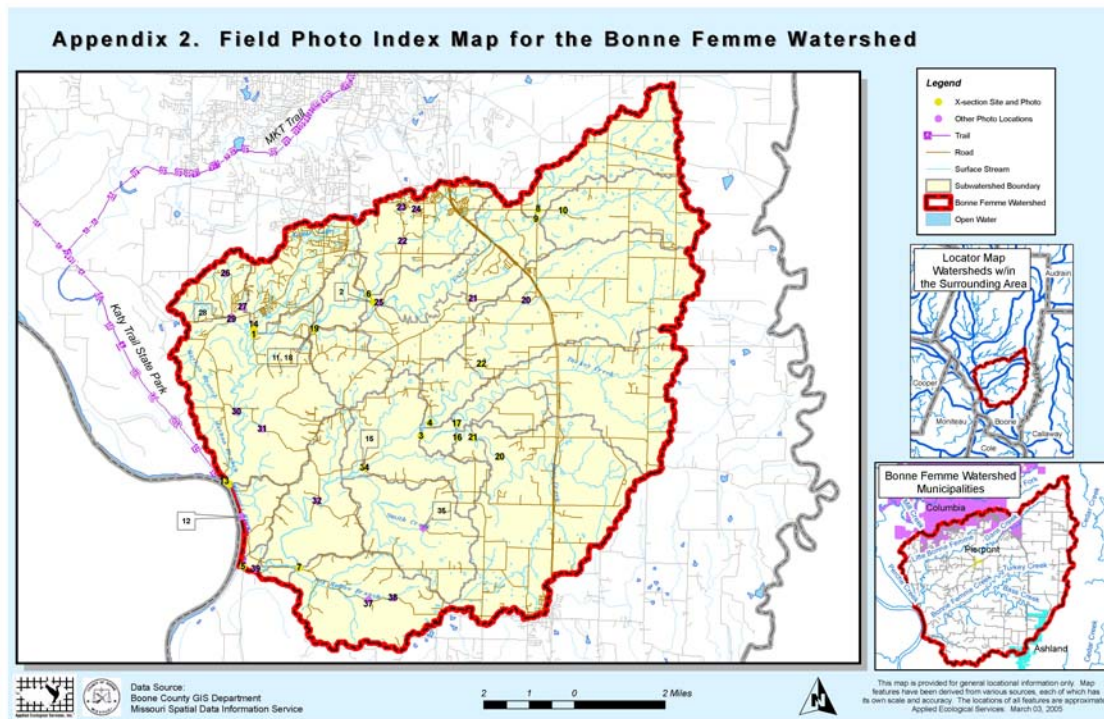

APPENDIX 2:
Photos

Figure A2.1. Photo Map. The numbers on the following photos correspond to the location numbers identified in purple on the above Index Map for the Bonne Femme Watershed.

Photo 20A.

Photo 20B.

Photo 20C.

Photo 20D.

Photo 21A.

Photo 21B.

Photo 22.

Photo 23.

Photo 24A.

Photo 24B.

Photo 24C.

Photo 24D.

Photo 24E.

Photo 24F.

Photo 25.

Photo 26.

Photo 27.

Photo 28.