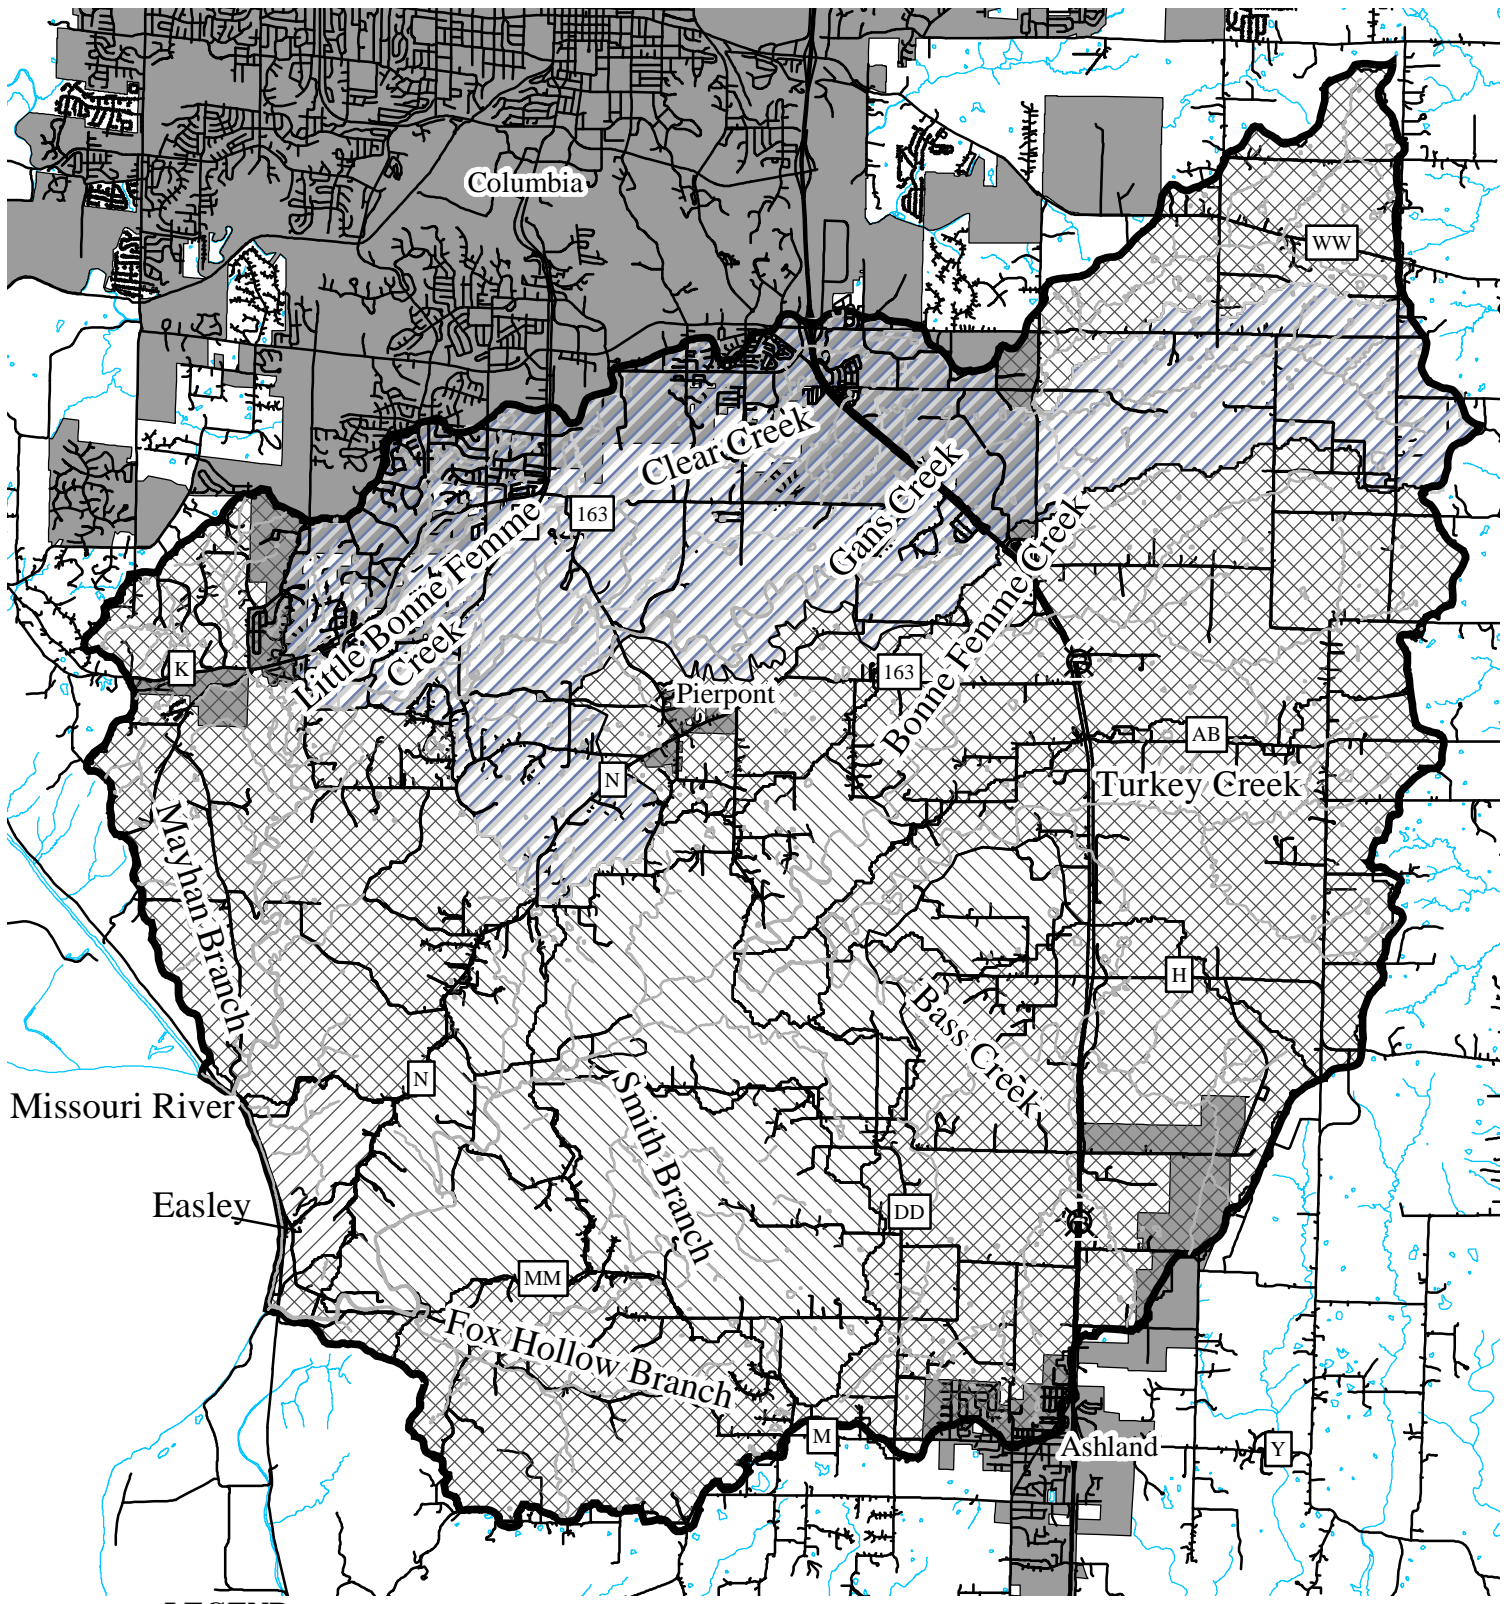

Bonne Femme Watershed Project Cost-Share Priority Areas

LEGEND

-  BFWP streams
-  Bonne Femme Watershed Project area
-  Roads
-  Incorporated areas
- Cost Share Priorities**
-  High
-  Medium High
-  Medium Low
-  Low